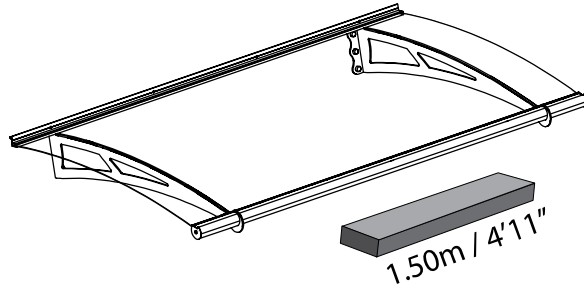

# Walbrook 3000 Over Door Canopy

Approx. Dim.

302 W x 91.5 D x 17.5 H CM (118.9" W x 36" D x 6.9" H)

 **Snow Load**  
100 kg/m<sup>2</sup>  
20.5 lbs/ft<sup>2</sup>

**Wind Resistance**  
120 km/hr  
75 mi/hr

# Extending the Door Cover Aquila 1500 / Capella 1500

1.50m / 4'11"

3.02m / 9'11"

4.53m / 14'11"

Index