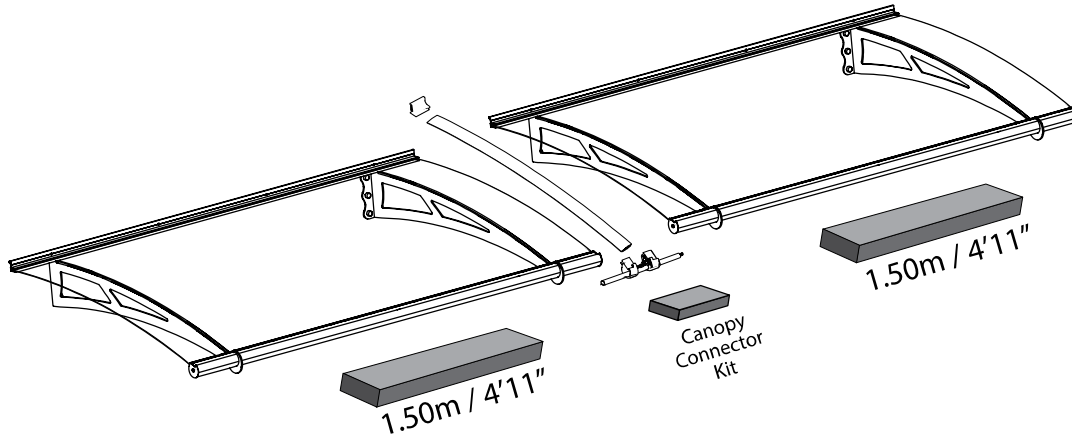

# Walbrook 3000 Over Door Canopy

Approx. Dim.

302 W x 91.5 D x 17.5 H CM (118.9" W x 36" D x 6.9" H)

 **Snow Load**  
100 kg/m<sup>2</sup>  
20.5 lbs/ft<sup>2</sup>

**Wind Resistance**  
120 km/hr  
75 mi/hr

# Extending the Door Cover Aquila 1500 / Capella 1500

1.50m / 4'11"

3.02m / 9'11"

4.53m / 14'11"

Index

4000 x 6  
90 mm

A1003 x 2

450 x 2  
ø5 x 32"  
ø.25 / 1.25"

7872 x 1  
150 x 90cm  
59" x 35.4"

R3004 x 2  
150cm  
59"

4009 x 4  
ø8 x 40 mm  
ø5/16 x 1.57"

4006 x 4  
ø5 x 50 mm

A1002 x 1